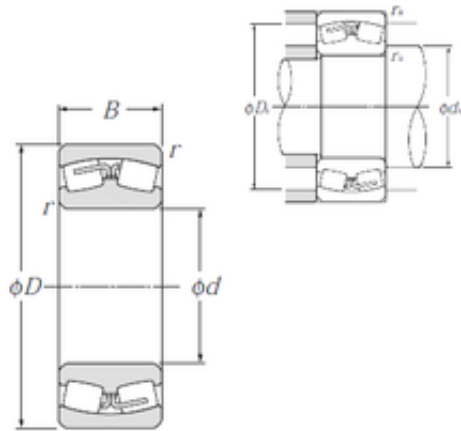

BEARING-THAILAND CO.,LTD.

22228B NTN Spherical Roller Bearings

Bearing No. 22228B

Size	140x250x68 mm
Bore Diameter	140 mm
Outer Diameter	250 mm
Width	68 mm
d	140 mm
D	250 mm
B	68 mm
C	68 mm
r min.	3 mm
da min.	154 mm
Da max.	236 mm
ra max.	2,5 mm
Weight	14 Kg
Basic dynamic load rating (C)	685 kN
Basic static load rating (C0)	975 kN
(Grease) Lubrication Speed	1 700 r/min
(Oil) Lubrication Speed	2 200 r/min
Calculation factor (e)	0,28
Calculation factor (Y0)	2,33
Calculation factor (Y1)	2,39

22228B Bearing 2D drawings and 3D CAD models