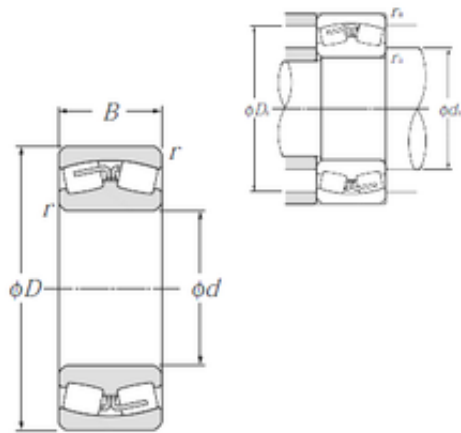

BEARING-THAILAND CO.,LTD.

23232B NTN Spherical Roller Bearings

Bearing No. 23232B

| | |
|-------------------------------|----------------|
| Size | 160x290x104 mm |
| Bore Diameter | 160 mm |
| Outer Diameter | 290 mm |
| Width | 104 mm |
| d | 160 mm |
| D | 290 mm |
| B | 104 mm |
| C | 104 mm |
| r min. | 3 mm |
| da min. | 174 mm |
| Da max. | 276 mm |
| ra max. | 2,5 mm |
| Weight | 30 Kg |
| Basic dynamic load rating (C) | 1 050 kN |
| Basic static load rating (C0) | 1 660 kN |
| (Grease) Lubrication Speed | 1 200 r/min |
| (Oil) Lubrication Speed | 1 500 r/min |
| Calculation factor (e) | 0,36 |
| Calculation factor (Y0) | 1,82 |
| Calculation factor (Y1) | 1,86 |

23232B Bearing 2D drawings and 3D CAD models