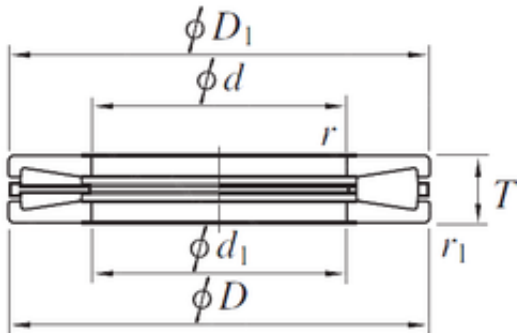

BEARING-THAILAND CO.,LTD.

T811 Angular Contact Ball Bearings

Bearing No. T811

Size	203.200x419.100x92.075 mm
Bore Diameter	203.200 mm
Outer Diameter	419.100 mm
Width	92.075 mm
d	203.200 mm
D	419.100 mm
T	92.075 mm
d1	203.200 mm
r min.	9.5 mm
r1 min.	9.5 mm
D1	419.100 mm
Weight	69.0 Kg
Basic dynamic load rating (C)	2 590 kN

T811 Bearing 2D drawings and 3D CAD models